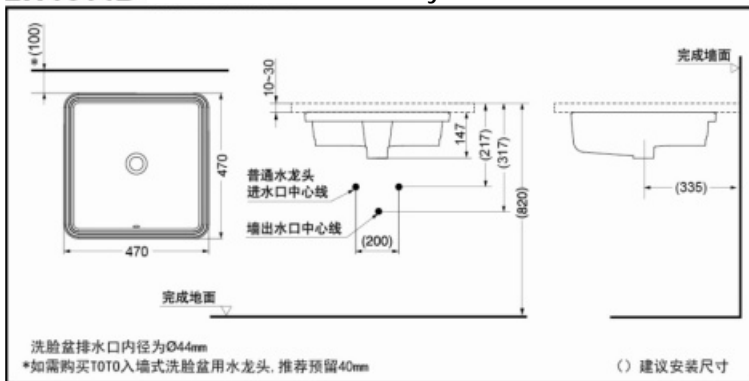

LW1514B

FEATURES

- Clean appearance of the compact, simple lines creates a clean sanitary environment.
- Square appearance by clean lines
- Under counter lavatory can fit all kinds of countertop and save the space.
- Cefiontect technology applied, super smooth surface beyond the nanoscale leaves no space for dirt to stay.

LW1514B Under Counter Lavatory

*TOTO(CHINA) CO.,LTD. All rights reserved.

SPECIFICS

Size: 470*470mm
 Basin size: 400*400mm
 Actual capacity: 7.8L

OTHERS

Recommend Fittings:
 Classical faucet:
 DL224/DL224A
 DLB202/DLB202A
 Contemporary faucet:
 DL369/DLB309-1
 DL226/DLB203-1